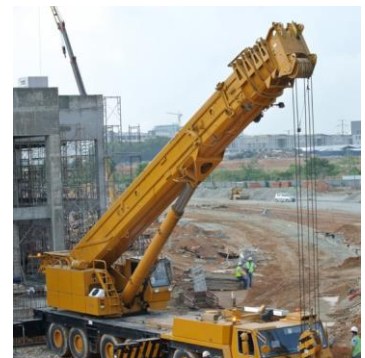

NCCCO TEST & APPLICATION FEES:

*Paid to NCCCO
Prices subject to change.*

Online Option $185
(Core plus 1 specialty)